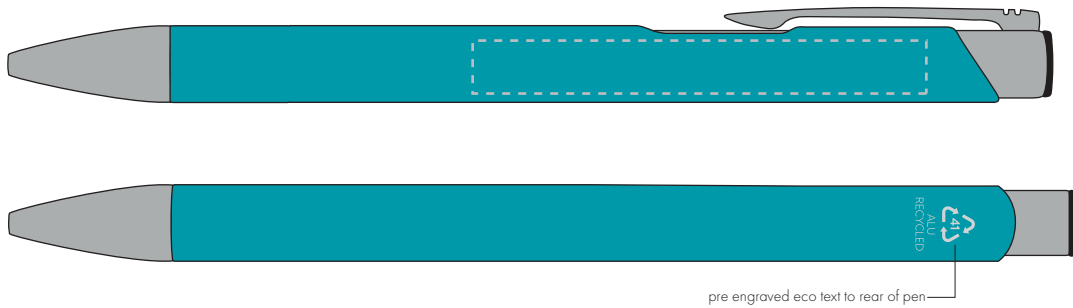

Your Ref:
Our Ref:

Quantity:
Version: 1

Product Code: TPC982001
Product Colour: TEAL

PRINTING CONCERNS:

We stock this item in the following colours

PANTONE REFERENCE(S)

- Colour 1
- Colour 2
- Colour 3
- Colour 4

ARTWORK SCALE 100%

ARTWORK SCALE 100%
Side Print Area:
60mm x 7mm

Product Image for visualisation
- colours may vary

The dashed line is to demonstrate print area and will not appear on your printed item

PLEASE NOTE: